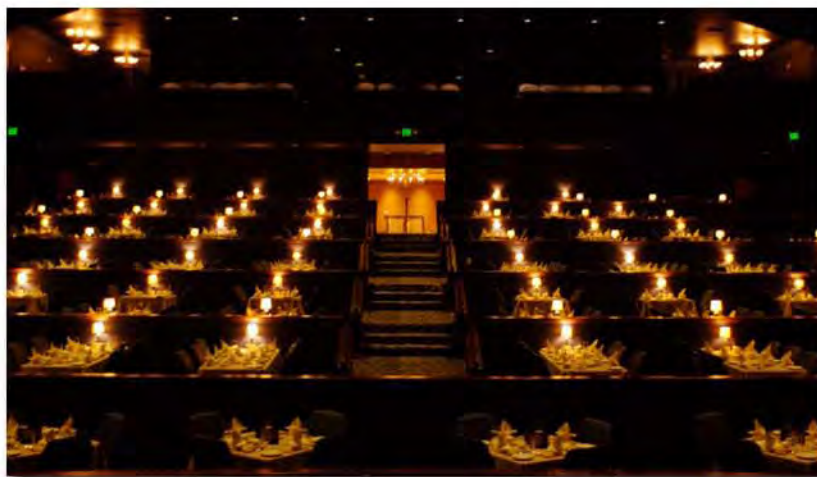

WHY BRING A GROUP TO THE CANDLELIGHT?

ATMOSPHERE!

Enjoy our spectacular new 6 million dollar facility nestled at the foot of the Rocky Mountains only minutes away from upscale shopping and hotels. Experience our elegant lobby complete with grand chandelier, twin fireplaces, cascading staircases and large bathrooms.

ENTERTAINMENT!

Marvel at the view of our grand 380 seat playhouse with a live orchestra to begin your theatrical experience, accompanied with the latest in lights & sound, beautiful sets, magical costumes, and Colorado's finest professional performers. It is sure to be a magical night you and your guests will never forget!